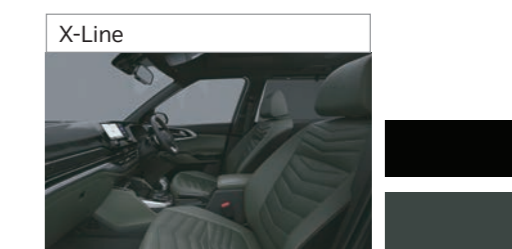

Interior Colors & Seat Patterns

Xclusive Two-tone Black and Splendid Sage Green Interiors