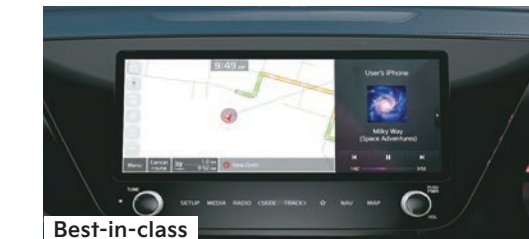

### 26.03 cm (10.25") HD Touchscreen Navigation

Best-in-class