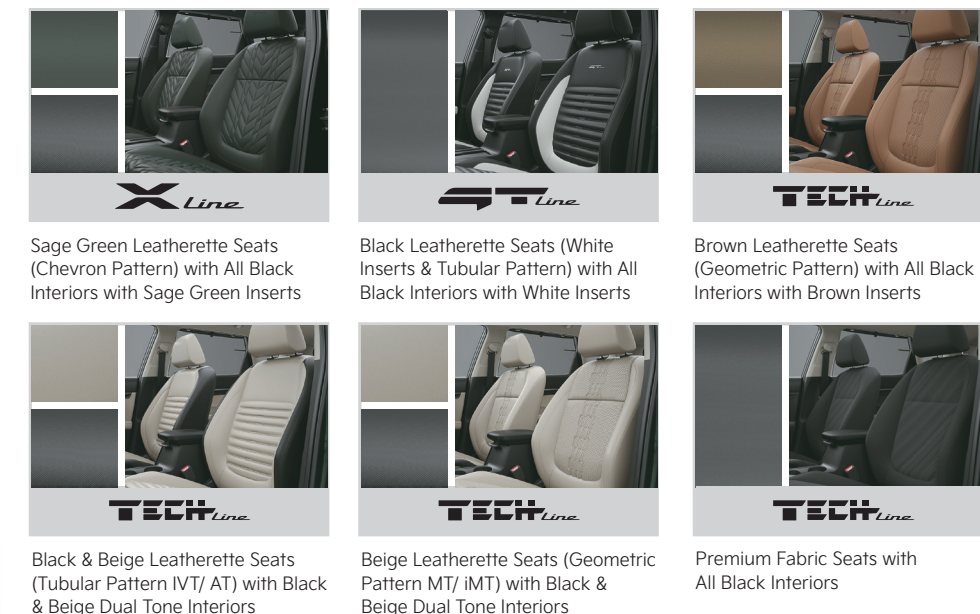

Dimensions

Unit: mm

Interior Colors & Seat Patterns

Wheels

Body Colors

Kia Service

Connected • Adaptive • Responsive • Engage

• Nationwide Kia Care network with easy availability of Genuine Spare Parts • 3 Years Warranty for Unlimited Kms & up to 5th Year optional Extended Warranty* • 24x7 | 3 Years Nationwide Roadside Assistance° • IoT based workshops with Live Vehicle Tracking for digital experience` • Interactive Owner's e-manual for easy understanding of Kia features • My Convenience Plus, the most unique comprehensive peace of mind program* • Scratch Care program for one time free repair`